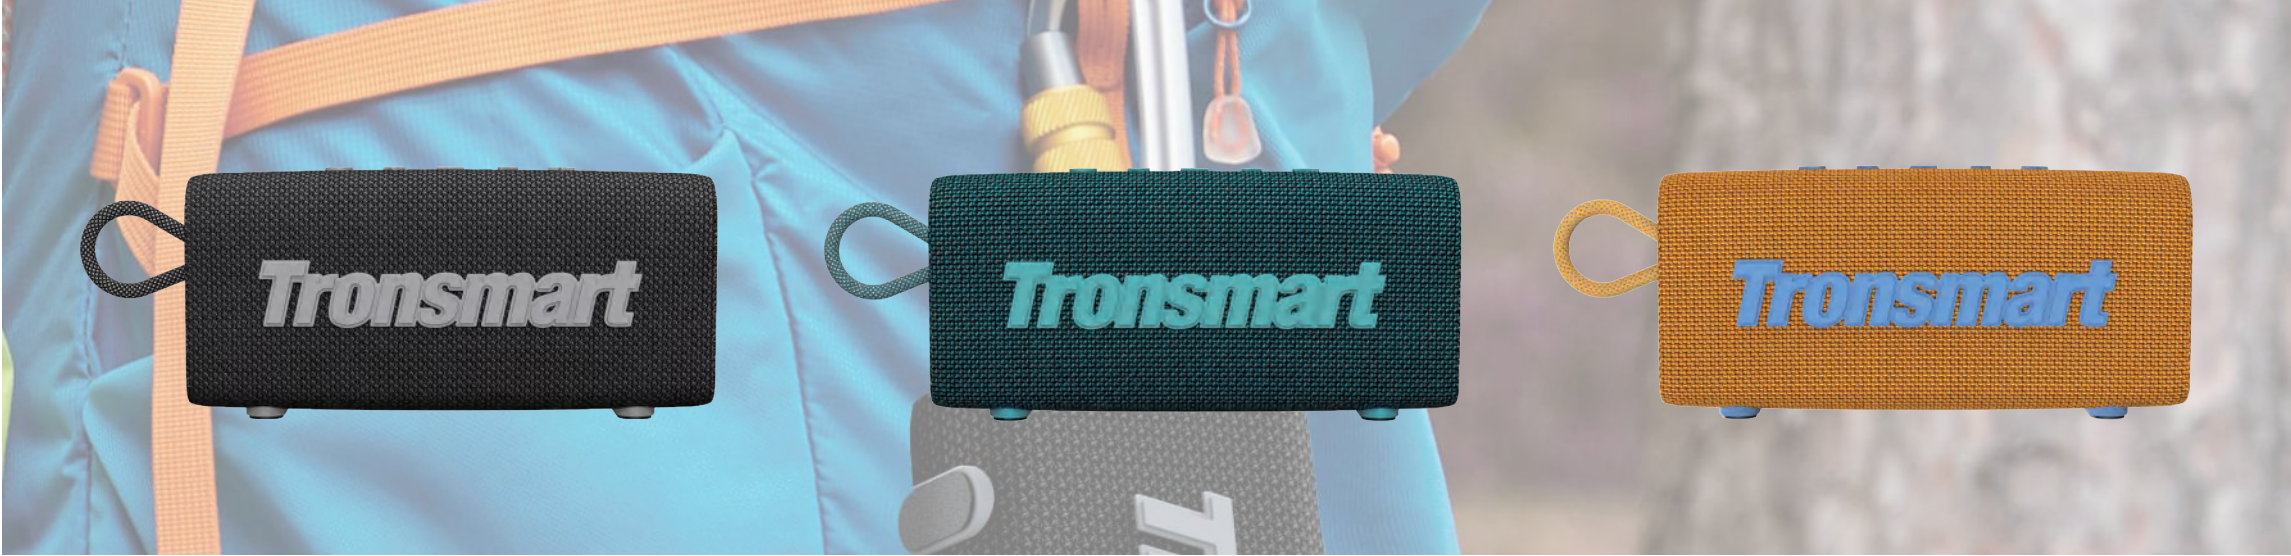

Mega

Color

- SoundPulse® Audio
- Powerful High-fidelity Sound
- Intuitive Touch Control
- Up to 15 Hours of Playtime
- Stereo Pairing
- NFC Streaming
- Bluetooth 5.0

PORTABLE SPEAKER

Groove

Color

- Bluetooth 5.0
- Up to 24 Hours of Playtime
- IPX7 Waterproof
- Stereo Pairing

Groove 2

Color

- Penetrating Treble & Unmatched Bass
- Faster & Smoother Connection
- IPX7 Waterproof
- Up to 18 Hours of Playtime
- Stereo Pairing
- Various Music Playing Mode
- Supports Voice Assistant